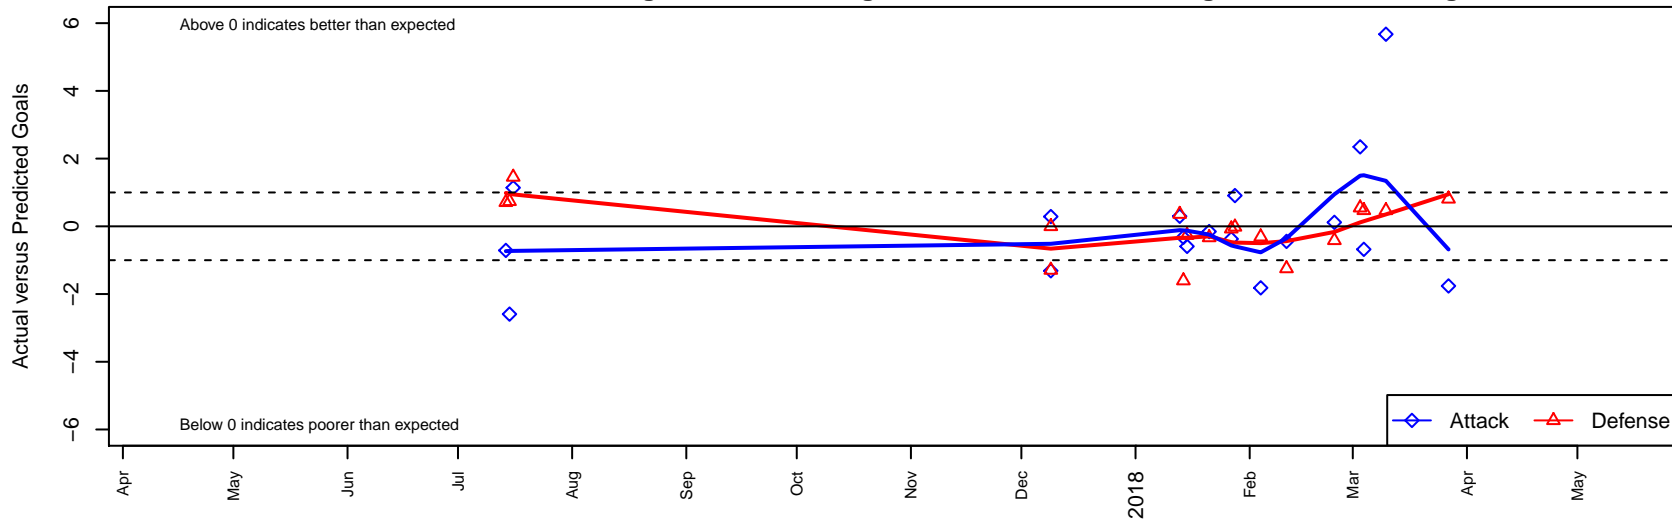

ETFC Athletica Black G99

Eugene Timbers FC
 Eugene, OR
 G99 total strength=1810
 attack=44.04 defense=24.85
 spr league = PTT Win G99 Premier

alt names used:
 ETFC 99G Athletica Black
 ETFC Athletica Black (OR)
 EUGENE TIMBERS FC ETFC 99 ATHLETICA
 EUGENE TIMBERS FC ETFC 99 ATHLETICA

Venues played:
 2017 Nike Crossfire Challenge Super Group U'
 2017 Timbers Winter Showcase 1999 FWRL U
 2017 FWRL NW G99
 2017 PTT Winter G99 Premier

ETFC Athletica Black G99
 Dots are actual minus expected GF (blue circles) and GA (red triangles).
 Blue line is smoothed change in attack strength. Red is smoothed change in defense strength.

**attack and defense variance (black dot)
relative to other teams
and top 10 in region**

**attack and defense rating
relative to others at age
and all opponents in last 13 months**

Performance relative to 13 month average