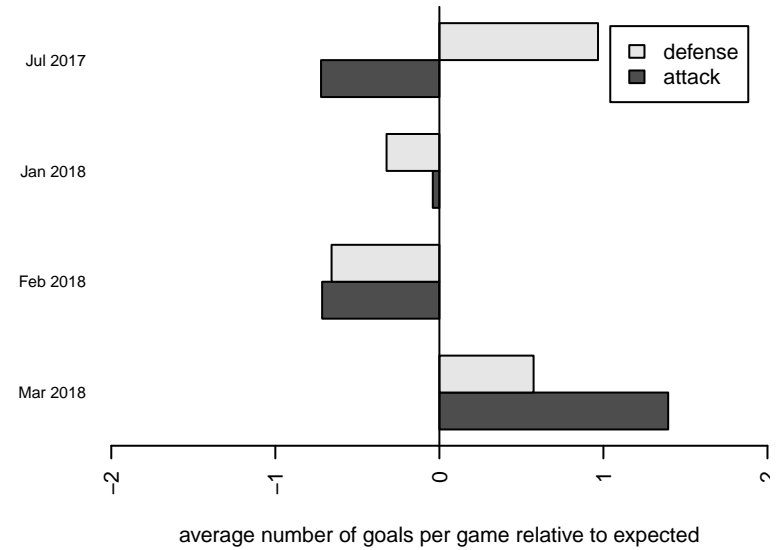

Performance relative to 13 month average