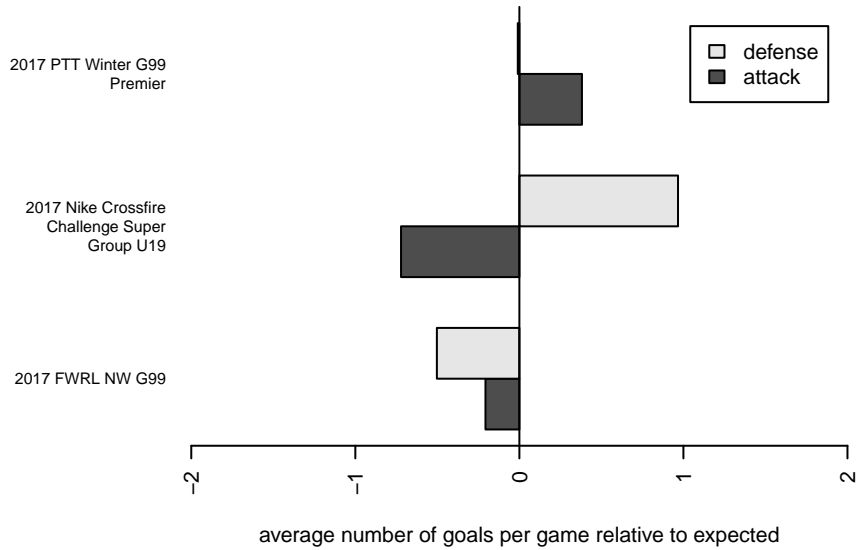

Venues played:
 2017 Nike Crossfire Challenge Super Group U'
 2017 Timbers Winter Showcase 1999 FWRL U
 2017 FWRL NW G99
 2017 PTT Winter G99 Premier

ETFC Athletica Black G99
 Dots are actual minus expected GF (blue circles) and GA (red triangles).
 Blue line is smoothed change in attack strength. Red is smoothed change in defense strength.

**attack and defense variance (black dot)
relative to other teams
and top 10 in region**

**attack and defense rating
relative to others at age
and all opponents in last 13 months**

Performance relative to 13 month average